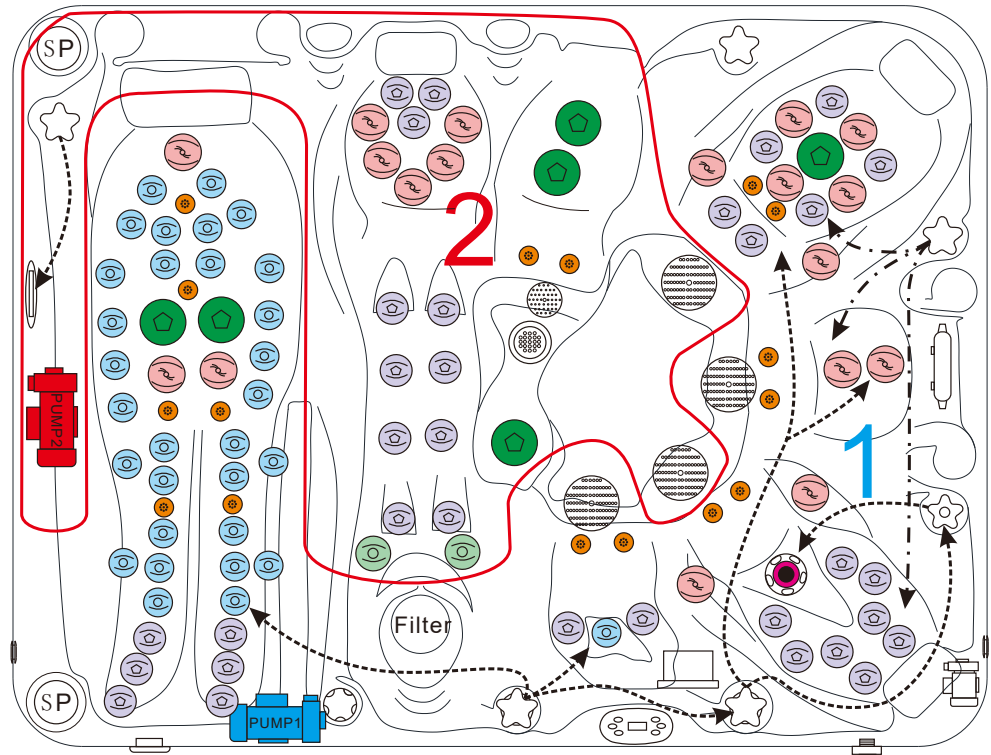

Clusterjet 150293	29pcs		Water Diverter	150493		Speaker	150321
	Clusterjet 151322	31pcs		Air Control	150520		Controller & Heater	152220
	Clusterjet 152186	2pcs		Water Diverter	152029		Drainage	150511
	Mini Jet 150126	18pcs		Aromatherapy	150560		WTC50 Circ. Pump	150817
	Power Jet 150155	6pcs		UV lamp	150777		LP300 Mass. Pump	150818
	Swim Jet 150202	1pc		Pillow	150403		LP300 Mass. Pump	150818
	Blowerjet 150561	16pcs		Big Pillow	150404		TP600 Display	151059
	Spa Light 150781	1pc		Filter lid Black	159111			
	Suction 150516	1pc		Filter 4ch-949	151131			
	Suction 150517	4pcs