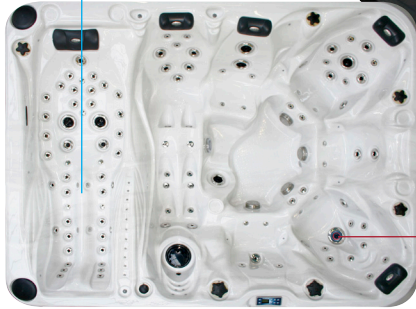

### SPECIFICATIONS/GENERAL

Dimensions L x W x H.....	305 x 228 x 91 cm
Number of Seats.....	4
Number of Loungers.....	2
Capacity in Liter.....	1650
Dry Weight in kg.....	500
Full Weight in kg.....	2150
Shell Material.....	Aristech® Acrylic with Vinylester and Polyester
Synthetic Maintenance Free Cabinet.....	Standard
Removable Side Panels.....	4
Cabinet Material.....	Synthetic
Durable Support System.....	Synthetic
Everlast™ Full Floor Support Material.....	Polyester
High Density Urethane Insulation.....	Standard
Cup Holders.....	4

### WATER SYSTEM

Total jets.....	110
Water Jets, Stainless Steel.....	100
Air Injector Jets.....	10
Air Control Valve.....	3
Filters / Surface.....	(1) 50 Square Feet
Top Access Skim Filter.....	High-Volume Vortex Skimmer
Floor Drain.....	1
External Drain.....	1
Hi Flow Suctions.....	4
Water Diverter Valve.....	2
5" Massage Jets, Directional, Rotational and Pulsational.....	7
3" Directional Jets.....	16
2" Directional Jets.....	76
Ozone Jets.....	1

### SPECIAL FEATURES

Soft Air Massage System.....	Standard
Molded Headrest Soft Pillows with LED Light.....	4
StarBrite Interior LED Light System.....	Standard
Audio System with iPOD docking station, 2 built-in speakers...Standard	
Cascade Creek Water Fall.....	2
Exterior Corner LED Lighting.....	2
Aromatherapy System.....	Standard
Ozone Sanitation System.....	Standard
Synergy Water Maintenance System.....	Standard
Ultra Efficient Dual-Wrap Cabinet Insulation.....	Standard
5/4 Ultra Efficient Walk-On Cover.....	Standard
Wifi Ready.....	Standard